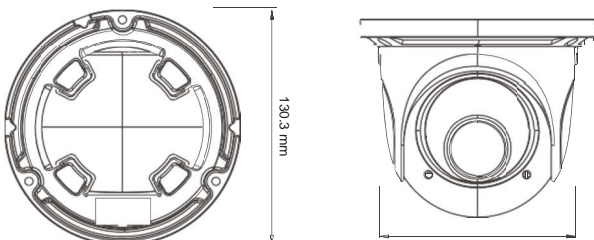

3 Megapixels Network IR Water proof Dome Camera

Features

- 3MP (2048 x 1536) full real time coding
- Max. resolution: 2048 x 1536
- ICR auto switch, true day / night
- 20 ~ 30m IR night view distance
- Third generation of dot matrix LED IR lights optional, small size, efficient heat dissipation, long lifespan 3D
- DNR, digital WDR
- ROI coding
- Support one-way audio and PoE power supply
- Support smart phone, iPad, remote monitoring
- Support P2P

Dimensions

Specifications

Model	NGC-7221V	
Specifications		
Camera		
Image Sensor	1 / 3 "CMOS	
Image Size	2048 x 1536	
Electronic Shutter	1 / 25 s ~ 1 / 100000 s	
Min. Illumination	0 Lux (IR LED ON)	
Lens	2.8 ~ 12 mm optional	
Lens Mount	CS	Φ14
Image		
Video Compression	H.264 / MJPEG	
Resolution	3MP (2048 x 1536)、1080P (1920 x 1080)、720P (1280 x 720)、D1、CIF、480 x 240	
Multi-stream	3MP (1 ~ 30fps) / 1920 x 1080 (1 ~ 30fps) 1280 x 720 (1 ~ 10fps) / D1 (1 ~ 30fps) / CIF (1 ~ 30fps) CIF (1 ~ 30fps) / 480 x 240 (1 ~ 30fps)	
Bit rate	64 Kbps ~ 8 Mbps	
Encode Mode	VBR / CBR	
Quality	Five levels under VBR; Freely adjustable under CBR	
Image Settings	ROI coding, Saturation, Brightness, Chroma, Contrast, Wide Dynamic, Sharpen, NR, etc. adjustable through client software or web browser	
Interfaces		
Network	RJ45	
Audio	One-way audio (MIC optional)	
Functions		
Remote Monitoring	IE browsing, CMS remote control	
Online Connection	Support simultaneous monitoring for up to 10 users; Support multi-stream real time transmission	
Protocol	TCP / IP, UDP, DHCP, NTP, RTSP, PPPoE, DDNS, SMTP, FTP	
Storage	Network remote storage	
Smart Alarm	Motion Alarm	
Day & Night	ICR	
PoE	Yes	
IR Distance	20 ~ 30 m	
Water-proof	IP66	
Others		
Power Supply	DC 12V / PoE	
Operating Environment	- 20 °C ~ 50 °C, 10 % ~ 90 % humidity	
Dimensions (mm)	Φ109 x 130	